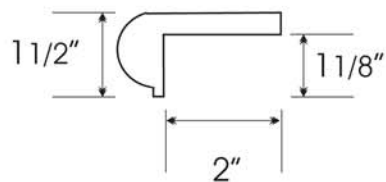

What's BEHIND the Kitchen in a BOX™

Granite Countertop System

Measurements

EDGE, TILE & QUARTER ROUND ALL 12 INCHES IN LENGTH

Components

BULLNOSE OR OGEE EDGE

BEVELED SQUARE EDGE

BULLNOSE OR OGEE EDGE without SKIRT

QUARTER ROUND for BACKSPLASH & UNDERMOUNT SINK KIT

Detachable Skirt

Our Industry Exclusive Patented Detachable Skirt accommodates substrates from 1 to 2 inches.