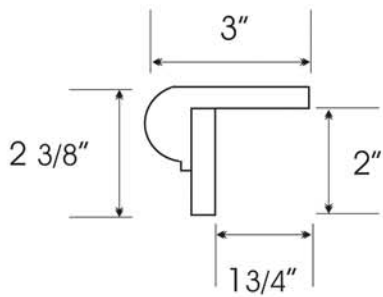

What's BEHIND the Kitchen in a BOX™

Granite Countertop System

Measurements

EDGE, TILE & QUARTER ROUND ALL 12 INCHES IN LENGTH

Components

BULLNOSE OR OGEE EDGE

BEVELED SQUARE EDGE

BULLNOSE OR OGEE EDGE without SKIRT

QUARTER ROUND for BACKSPLASH & UNDERMOUNT SINK KIT

Detachable Skirt

Our Industry Exclusive Patented Detachable Skirt accommodates substrates from 1 to 2 inches.