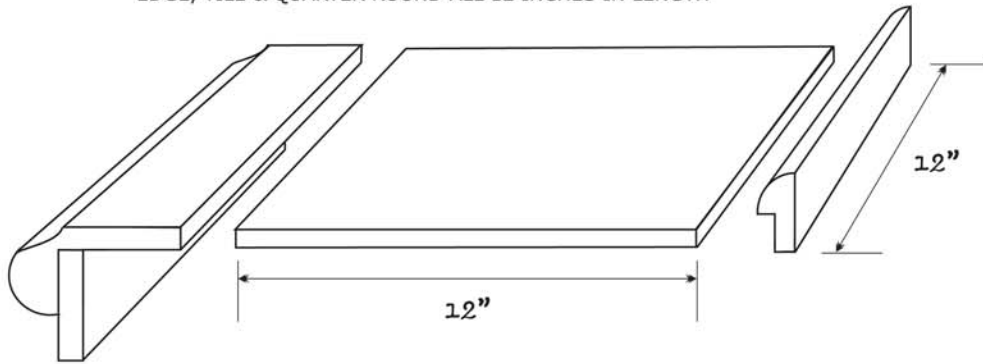

What's BEHIND the Kitchen in a BOX™

Granite Countertop System

Measurements

EDGE, TILE & QUARTER ROUND ALL 12 INCHES IN LENGTH

Components

BULLNOSE OR OGEE EDGE

BEVELED SQUARE EDGE

BULLNOSE OR OGEE EDGE without SKIRT

QUARTER ROUND for BACKSPLASH & UNDERMOUNT SINK KIT

Detachable Skirt

Our Industry Exclusive Patented Detachable Skirt accommodates substrates from 1 to 2 inches.