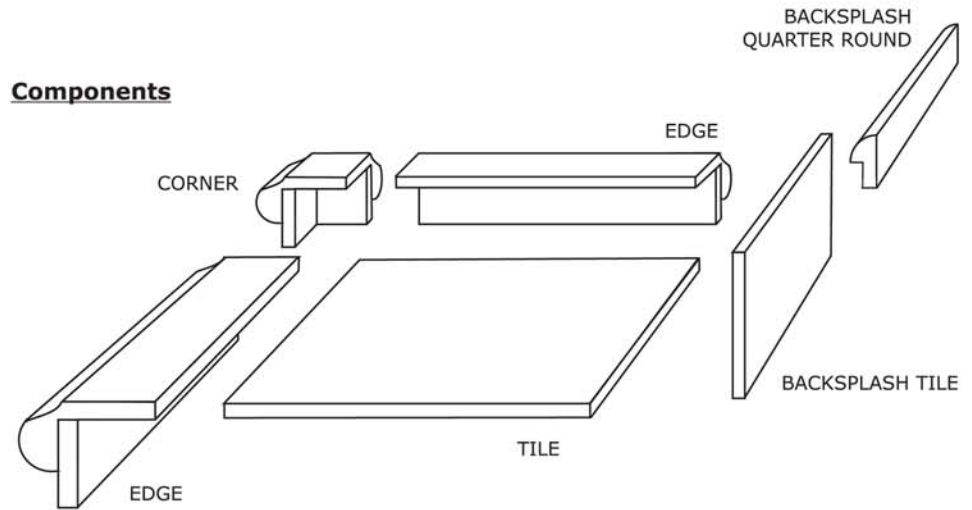

What's BEHIND the Kitchen in a BOX™

Granite Countertop System

Measurements

EDGE, TILE & QUARTER ROUND ALL 12 INCHES IN LENGTH

Components

BULLNOSE OR OGEE EDGE

BEVELED SQUARE EDGE

BULLNOSE OR OGEE EDGE without SKIRT

QUARTER ROUND for BACKSPLASH & UNDERMOUNT SINK KIT

Detachable Skirt

Our Industry Exclusive Patented Detachable Skirt accommodates substrates from 1 to 2 inches.