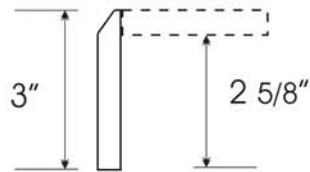

What's BEHIND the Kitchen in a BOX™

Granite Countertop System

Measurements

EDGE, TILE & QUARTER ROUND ALL 12 INCHES IN LENGTH

Components

BULLNOSE OR OGEE EDGE

BEVELED SQUARE EDGE

BULLNOSE OR OGEE EDGE without SKIRT

QUARTER ROUND for BACKSPLASH & UNDERMOUNT SINK KIT

Detachable Skirt

Our Industry Exclusive Patented Detachable Skirt accommodates substrates from 1 to 2 inches.