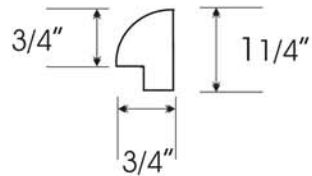

What's BEHIND the Kitchen in a BOX™

Granite Countertop System

Measurements

EDGE, TILE & QUARTER ROUND ALL 12 INCHES IN LENGTH

Components

BULLNOSE OR OGEE EDGE

BEVELED SQUARE EDGE

BULLNOSE OR OGEE EDGE without SKIRT

QUARTER ROUND for BACKSPLASH & UNDERMOUNT SINK KIT

Detachable Skirt

Our Industry Exclusive Patented Detachable Skirt accommodates substrates from 1 to 2 inches.